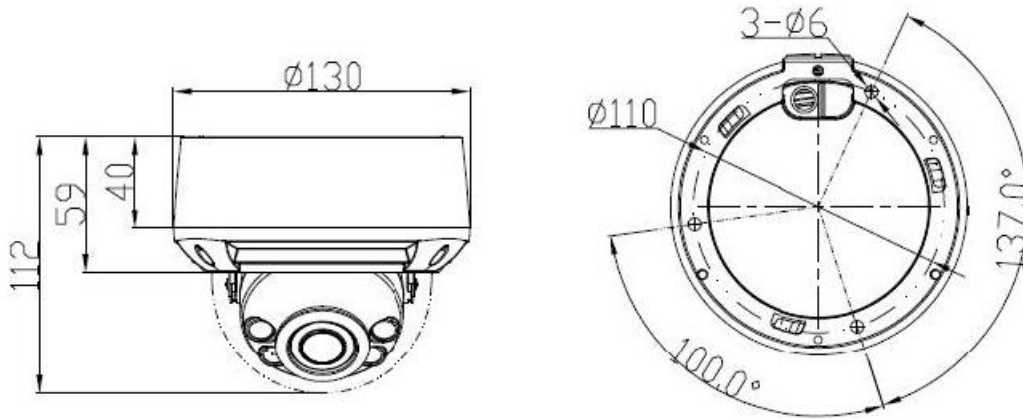

### Specification

CAMERA	
Model	IP-10203LDO
Image Sensor	1/2.8" Progressive Scan CMOS
Effective Pixels	1920(H) x 1080(V)
Scanning System	Progressive scanning
AGC Control	Auto
IRIS Type	Auto
Minimum Illumination	Color: 0.01 Lux @ (F1.6, AGC ON), B/W: 0 Lux with IR
Lens	2.7 ~ 13.5 mm MFZ lens
Angle of View	H: 101° to 29.3°, V: 54.0° to 12.6°
Shutter Time	Auto/Manual, 1/5 ~ 1/20,000s
Day & Night	True Day & Night (Removable IR-cut filter)
Wide Dynamic Range	True WDR
Aisle Mode	Support
S/N Ratio	50 dB
IR ILLUMINATOR	
Smart IR	Advanced Smart IR
IR Working Distance	up to 40m, depend upon object size
VIDEO	
Video Compression	H.265, H.264, MJPEG
Streaming Capability	3
Multiple Profile Streaming Performance	Stream1: 1920x1080, 1280x720 @ 25/30fps Stream2: D1, VGA, CIF @ 25/30fps Stream3: VGA, CIF, QVGA @ 25/30fps
Max Resolution	1920x1080
Video Bit Rate	100Kbps ~ 12Mbps Multi-rate for Preview and Recording
Bitrate Control	Multi Streaming CBR/VBR (Controllable frame rate and Bandwidth)
Digital Noise Reduction	3D-DNR
Privacy Mask	Support
Region of Interest	Off/On (8 areas, Rectangle)
Other Image Processing	Configurable Exposure, White Balance, Sharpness
Image Enhancement	HLC, BLC, Defog

## Dimensions