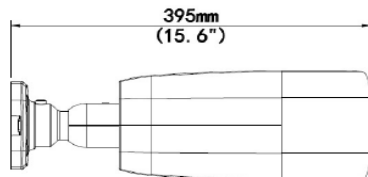

Specification

CAMERA	
Model	IP-10303LBO22X
Image Sensor	1/1.8" 4 Megapixel Progressive Scan CMOS
Effective Pixels	2688(H) X 1520(V)
Scanning System	Progressive scanning
AGC Control	Auto
IRIS Type	P IRIS
Minimum Illumination	Color: 0.002 lux; B/W: 0.001 lux; B/W: 0 lux (IR LED on)
Lens	6.5mm-143mm, 22x Optical zoom
Angle of View	H:61.3° - 3.4°; V: 36.3° - 1.9°
Shutter Time	1-1/10000 second (manual mode); 1-1/10000 second (auto mode)
Day & Night	Auto (ICR)/Color/B/W
Wide Dynamic Range	120 dB or above
Noise Reduction	2D; 3D
S/N Ratio	50 dB
IR Range	150m
VIDEO	
Video Compression	H.265, H.264, MJPEG
Image Stabilization	Electronic Image Stabilization (EIS)
Multiple Profile Streaming	Simultaneous triple streams
Performance	
Max Resolution	2688(H) X 1520(V)
Video Bit Rate	H.265/H.264: 3 kbps–20480 kbps
Bitrate Control	Multi Streaming CBR/VBR (Controllable frame rate and Bandwidth)
Digital Noise Reduction	3D-DNR
Privacy Mask	Yes
Region of Interest (RoI)	Yes
Other Image Processing	White Balance, Brightness, Contrast, Sharpness, Saturation, Backlight compensation (BLC), Digital Image Stabilizer (DIS, EIS)
Image Orientation	Flip / Mirror / Corridor Mode
Max Frame Rate	30 fps at 2688 x 1520 30 fps at 1920 x 1080 30 fps at 720 x 576
EDGE STORAGE	
Storage	Micro SD card (512 GB);FTP/SFTP; NAS) card not included)

Dimensions

Unit: mm [inch]

ACCESSORIES