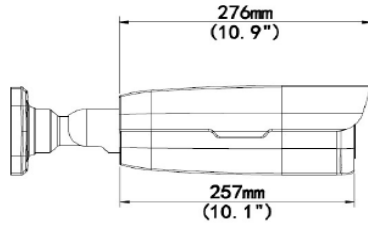

Specification

CAMERA	
Model	IP-10303LBO22X
Image Sensor	1/1.8" 4 Megapixel Progressive Scan CMOS
Effective Pixels	2688(H) X 1520(V)
Scanning System	Progressive scanning
AGC Control	Auto
IRIS Type	P IRIS
Minimum Illumination	Color: 0.002 lux; B/W: 0.001 lux; B/W: 0 lux (IR LED on)
Lens	6.5mm-143mm, 22x Optical zoom
Angle of View	H:61.3° - 3.4°; V: 36.3° - 1.9°
Shutter Time	1-1/10000 second (manual mode); 1-1/10000 second (auto mode)
Day & Night	Auto (ICR)/Color/B/W
Wide Dynamic Range	120 dB or above
Noise Reduction	2D; 3D
S/N Ratio	50 dB
IR Range	150m
VIDEO	
Video Compression	H.265, H.264, MJPEG
Image Stabilization	Electronic Image Stabilization (EIS)
Multiple Profile Streaming	Simultaneous triple streams
Performance	
Max Resolution	2688(H) X 1520(V)
Video Bit Rate	H.265/H.264: 3 kbps–20480 kbps
Bitrate Control	Multi Streaming CBR/VBR (Controllable frame rate and Bandwidth)
Digital Noise Reduction	3D-DNR
Privacy Mask	Yes
Region of Interest (RoI)	Yes
Other Image Processing	White Balance, Brightness, Contrast, Sharpness, Saturation, Backlight compensation (BLC), Digital Image Stabilizer (DIS, EIS)
Image Orientation	Flip / Mirror / Corridor Mode
Max Frame Rate	30 fps at 2688 x 1520 30 fps at 1920 x 1080 30 fps at 720 x 576
EDGE STORAGE	
Storage	Micro SD card (512 GB);FTP/SFTP; NAS) card not included)

Dimensions

Unit: mm [inch]

ACCESSORIES