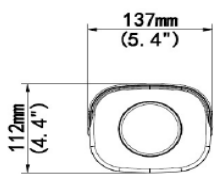

Specification

CAMERA	
Model	IP-10303LBO22X
Image Sensor	1/1.8" 4 Megapixel Progressive Scan CMOS
Effective Pixels	2688(H) X 1520(V)
Scanning System	Progressive scanning
AGC Control	Auto
IRIS Type	P IRIS
Minimum Illumination	Color: 0.002 lux; B/W: 0.001 lux; B/W: 0 lux (IR LED on)
Lens	6.5mm-143mm, 22x Optical zoom
Angle of View	H:61.3° - 3.4°; V: 36.3° - 1.9°
Shutter Time	1-1/10000 second (manual mode); 1-1/10000 second (auto mode)
Day & Night	Auto (ICR)/Color/B/W
Wide Dynamic Range	120 dB or above
Noise Reduction	2D; 3D
S/N Ratio	50 dB
IR Range	150m
VIDEO	
Video Compression	H.265, H.264, MJPEG
Image Stabilization	Electronic Image Stabilization (EIS)
Multiple Profile Streaming	Simultaneous triple streams
Performance	
Max Resolution	2688(H) X 1520(V)
Video Bit Rate	H.265/H.264: 3 kbps–20480 kbps
Bitrate Control	Multi Streaming CBR/VBR (Controllable frame rate and Bandwidth)
Digital Noise Reduction	3D-DNR
Privacy Mask	Yes
Region of Interest (RoI)	Yes
Other Image Processing	White Balance, Brightness, Contrast, Sharpness, Saturation, Backlight compensation (BLC), Digital Image Stabilizer (DIS, EIS)
Image Orientation	Flip / Mirror / Corridor Mode
Max Frame Rate	30 fps at 2688 x 1520 30 fps at 1920 x 1080 30 fps at 720 x 576
EDGE STORAGE	
Storage	Micro SD card (512 GB);FTP/SFTP; NAS) card not included)

Dimensions

Unit: mm [inch]

ACCESSORIES