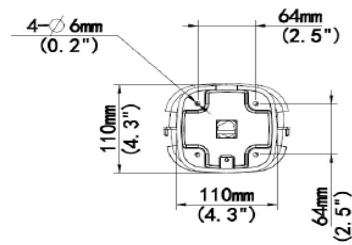

Specification

CAMERA	
Model	IP-10303LBO22X
Image Sensor	1/1.8" 4 Megapixel Progressive Scan CMOS
Effective Pixels	2688(H) X 1520(V)
Scanning System	Progressive scanning
AGC Control	Auto
IRIS Type	P IRIS
Minimum Illumination	Color: 0.002 lux; B/W: 0.001 lux; B/W: 0 lux (IR LED on)
Lens	6.5mm-143mm, 22x Optical zoom
Angle of View	H:61.3° - 3.4°; V: 36.3° - 1.9°
Shutter Time	1-1/10000 second (manual mode); 1-1/10000 second (auto mode)
Day & Night	Auto (ICR)/Color/B/W
Wide Dynamic Range	120 dB or above
Noise Reduction	2D; 3D
S/N Ratio	50 dB
IR Range	150m
VIDEO	
Video Compression	H.265, H.264, MJPEG
Image Stabilization	Electronic Image Stabilization (EIS)
Multiple Profile Streaming	Simultaneous triple streams
Performance	
Max Resolution	2688(H) X 1520(V)
Video Bit Rate	H.265/H.264: 3 kbps–20480 kbps
Bitrate Control	Multi Streaming CBR/VBR (Controllable frame rate and Bandwidth)
Digital Noise Reduction	3D-DNR
Privacy Mask	Yes
Region of Interest (RoI)	Yes
Other Image Processing	White Balance, Brightness, Contrast, Sharpness, Saturation, Backlight compensation (BLC), Digital Image Stabilizer (DIS, EIS)
Image Orientation	Flip / Mirror / Corridor Mode
Max Frame Rate	30 fps at 2688 x 1520 30 fps at 1920 x 1080 30 fps at 720 x 576
EDGE STORAGE	
Storage	Micro SD card (512 GB);FTP/SFTP; NAS) card not included)

Dimensions

Unit: mm [inch]

ACCESSORIES