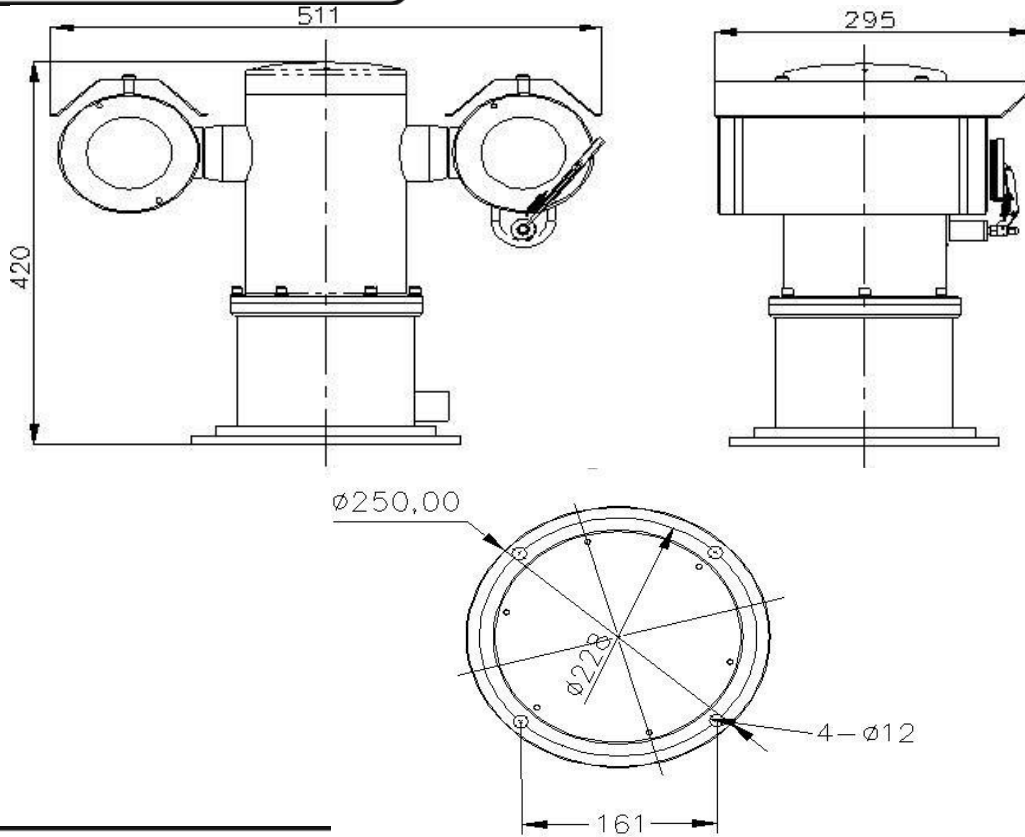

Plug In	ONVIF Profile G ,CGI
---------	----------------------

Pan & Tilt	
Pan	continuously 360°, Max 40°/s
Tilt	90°~90°, Max: 30°/s
Preset	128/255

GENERAL	
Material	Aluminum Die-casting, White
External I/O Terminals	1/1
Language on webpage	English
Power Source	24VAC, PoE(IEEE 802.3af)
Power Consumption	PoE Max 75W
Operating Conditions	Humidity 10 ~ 90% RH (non-condensing) [DC12V / PoE] -40°C ~ 60°C (-22°F ~ 140°F)
Approvals	FCC, CE,BIS,IP68,IEC/EN60079
Explosion proof Certificate	Presafe 17 ATEX 11328X, IECEx PRE18.0030X,PESO

Explosion proof marking	2460 II 2G Ex db II C T6 Gb, II 2D Ex tb II C T80 °C Db
Weigh	40 kg
Dimensions (D x H)	Ø295*390*420*mm

Housing	
Housing	Zuoan CZ610-C Series housing,Stainless steel 304 or 316L Casing
Ingress protection	IP68

Dimensions

ACCESSORIES