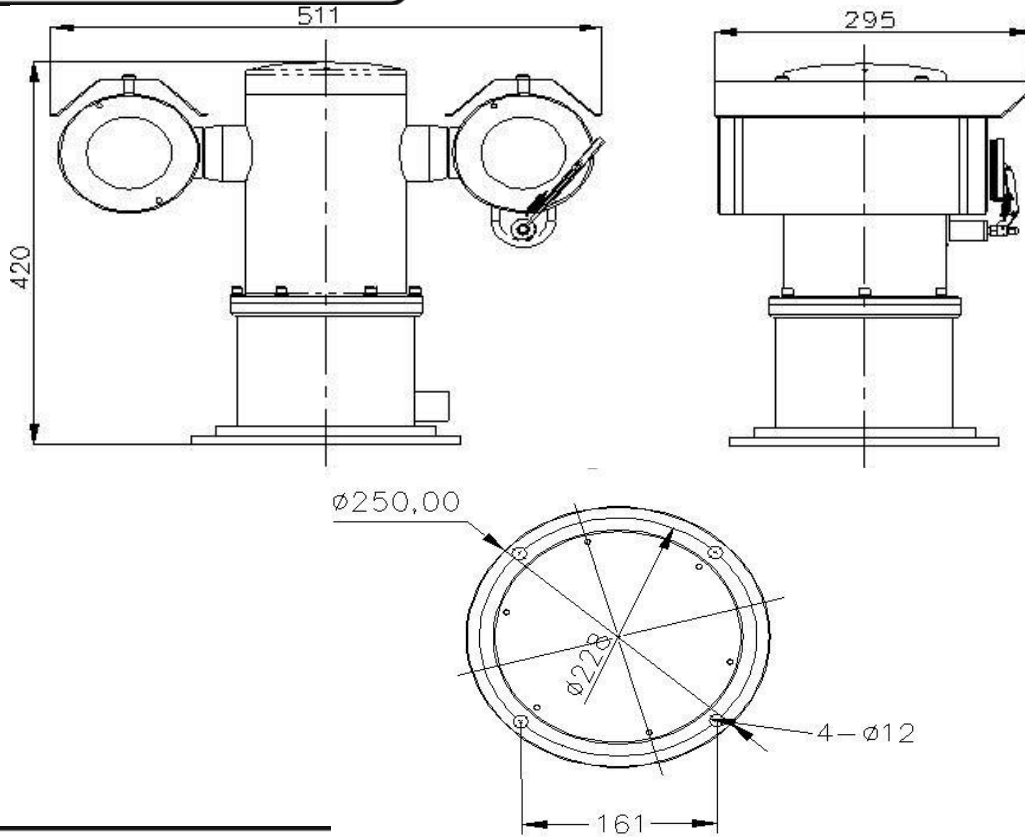

### Specification

CAMERA	
Model	IP-10203LPTZE
Image Sensor	1/2.8" CMOS Image Sensor
Effective Pixels	1920(H)×1080(V)
Scanning System	Progressive scanning
AGC Control	Auto
White balance	Auto/Indoor/Outdoor/Tracking/Manual/Sodium Lamp/Natural Light/Street Lamp
Minimum Illumination	0.005 Lux@F1.5 (Color, 30 IRE) 0.0005 Lux@F1.5 (B/W, 30 IRE)
Region of Interest (RoI)	Yes (4 areas)
Angle of View	H: 67.8°~2.8°
Shutter Time	1/1s~1/30000s
Day & Night	Auto (ICR)/Color/B/W
Wide Dynamic Range	Support
Region of Interest(ROI)	Support
S/N Ratio	50 dB
Lens	
Optical zoom	30x
Lens	4.5mm~135mm
IR	
IR Distance	200 m
VIDEO	
Video Compression	H.265, H.264, MJPEG
Smart Codec	Smart H.265+; Smart H.264+
Multiple Profile Streaming Performance	main stream (1920×1080@50fps), main stream(1280×960@50fps), main stream (1280×720@50fps), auxiliary stream 1 (704×576@25fps), auxiliary stream 1 (352×288@25fps) Sub stream 2 (1920×1080@25fps), Sub stream 2 (1280×960@25fps),
Max Resolution	3840 × 2160
Video Bit Rate	H.264: 8 kbps~16384 kbps H.265: 3 kbps~14050 kbps
Bitrate Control	Multi Streaming CBR/VBR (Controllable frame rate and Bandwidth)
Digital Noise Reduction	3D-DNR
Privacy Mask	4 programmable zones
Image Rotation	0°/90°/180°/270° (Support 90°/270° with 2688×1520 resolution and lower
Other Image Processing	Configurable Exposure, White Balance, Sharpness
Image Orientation	Flip / Mirror / Corridor Mode

## Dimensions