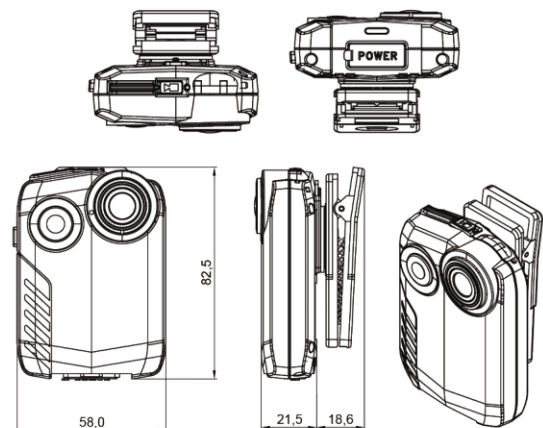

Wavesys Body Worn Camera