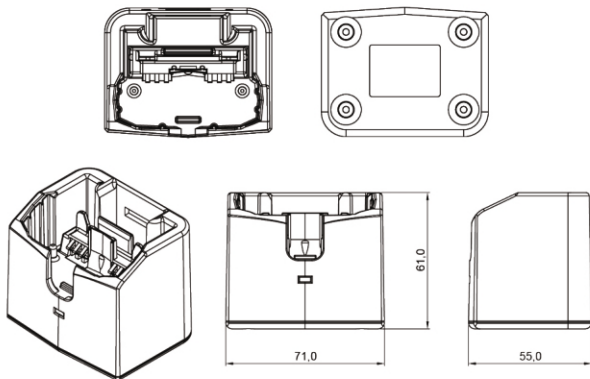

Dimension

Wavesys Base