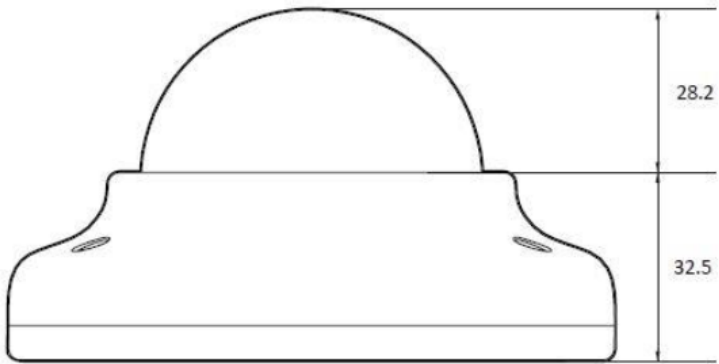

Dimensions