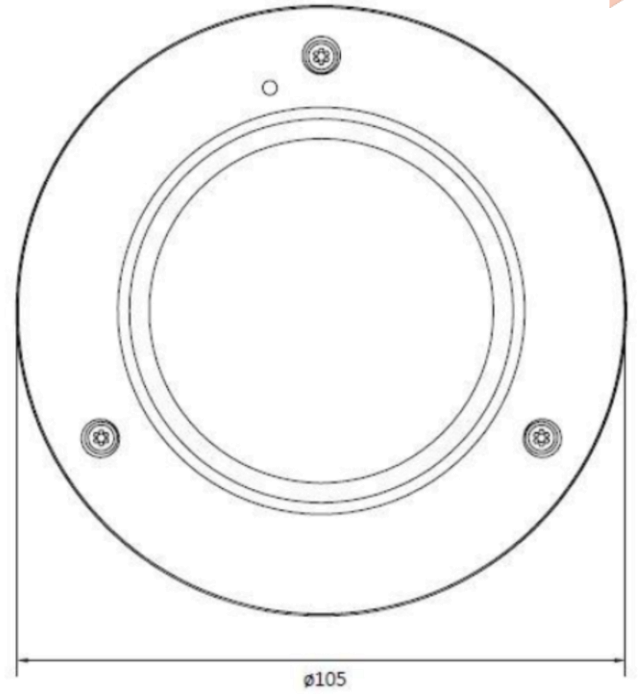

Dimensions