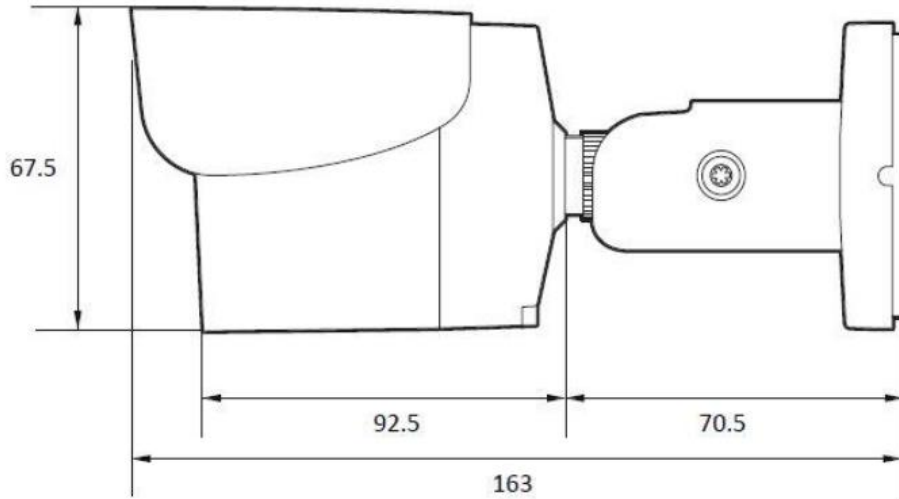

Dimensions