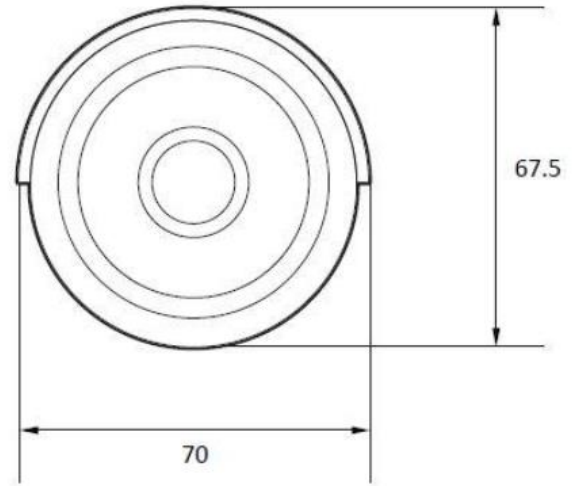

Dimensions