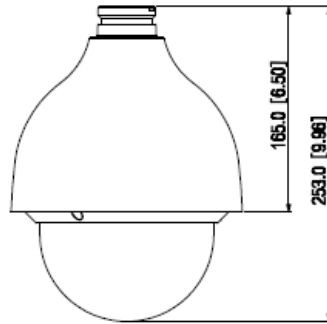

### Specification

CAMERA	
Model	IP-10203PTZ
Image Sensor	1/2.8" STARVIS™ CMOS
Effective Pixels	1920(H) x 1080(V)
Scanning System	Progressive scanning
AGC Control	Auto
IRIS Type	Auto
Minimum Illumination	Color: 0.005Lux@F1.6 B/W: 0.0005Lux@F1.6
Lens	4.5 mm–144 mm, 32x Optical zoom, 16x Digital zoom
Angle of View	H: 58.4°–3.0°; V: 33.4°–1.7°; D: 66.4°–3.4°
Shutter Time	Auto / Manual: 1/1 ~ 1/32,000, Anti-Flicker
Day & Night	Auto (ICR)/Color/B/W
Wide Dynamic Range	120 dB
Noise Reduction	2D; 3D
S/N Ratio	50 dB
VIDEO	
Video Compression	H.264H; H.264B; Smart H.265+; H.264; H.265; MJPEG (Sub Stream1); Smart H.264+
Image Stabilization	Electronic Image Stabilization (EIS)
Multiple Profile Streaming Performance	Main stream: 1080P/1.3M/720P (1–25/30 fps) Sub stream 1: D1/VGA/CIF (1–25/30 fps) Sub stream 2: 720P (1–25/30 fps)
Max Resolution	1920 x 1080
Video Bit Rate	H.265/H.264: 3 kbps–20480 kbps
Bitrate Control	Multi Streaming CBR/VBR (Controllable frame rate and Bandwidth)
Digital Noise Reduction	3D-DNR
Privacy Mask	24 programmable zones
Region of Interest (Rol)	Yes
Other Image Processing	Configurable Exposure, White Balance, Sharpness
Image Orientation	Flip / Mirror / Corridor Mode
EDGE STORAGE	
Storage	Micro SD card (512 GB);FTP/SFTP; NAS) card not included)
AUDIO	
Audio Streaming	Two Way
Audio Compression	G.711,G.722
Audio input / output	1/1

## Dimensions