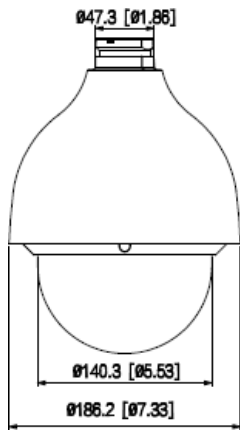

### Specification

CAMERA	
Model	IP-10203PTZ
Image Sensor	1/2.8" STARVIS™ CMOS
Effective Pixels	1920(H) x 1080(V)
Scanning System	Progressive scanning
AGC Control	Auto
IRIS Type	Auto
Minimum Illumination	Color: 0.005Lux@F1.6 B/W: 0.0005Lux@F1.6
Lens	4.5 mm–144 mm, 32x Optical zoom, 16x Digital zoom
Angle of View	H: 58.4°–3.0°; V: 33.4°–1.7°; D: 66.4°–3.4°
Shutter Time	Auto / Manual: 1/1 ~ 1/32,000, Anti-Flicker
Day & Night	Auto (ICR)/Color/B/W
Wide Dynamic Range	120 dB
Noise Reduction	2D; 3D
S/N Ratio	50 dB
VIDEO	
Video Compression	H.264H; H.264B; Smart H.265+; H.264; H.265; MJPEG (Sub Stream1); Smart H.264+
Image Stabilization	Electronic Image Stabilization (EIS)
Multiple Profile Streaming Performance	Main stream: 1080P/1.3M/720P (1–25/30 fps) Sub stream 1: D1/VGA/CIF (1–25/30 fps) Sub stream 2: 720P (1–25/30 fps)
Max Resolution	1920 x 1080
Video Bit Rate	H.265/H.264: 3 kbps–20480 kbps
Bitrate Control	Multi Streaming CBR/VBR (Controllable frame rate and Bandwidth)
Digital Noise Reduction	3D-DNR
Privacy Mask	24 programmable zones
Region of Interest (Rol)	Yes
Other Image Processing	Configurable Exposure, White Balance, Sharpness
Image Orientation	Flip / Mirror / Corridor Mode
EDGE STORAGE	
Storage	Micro SD card (512 GB);FTP/SFTP; NAS) card not included)
AUDIO	
Audio Streaming	Two Way
Audio Compression	G.711,G.722
Audio input / output	1/1

## Dimensions