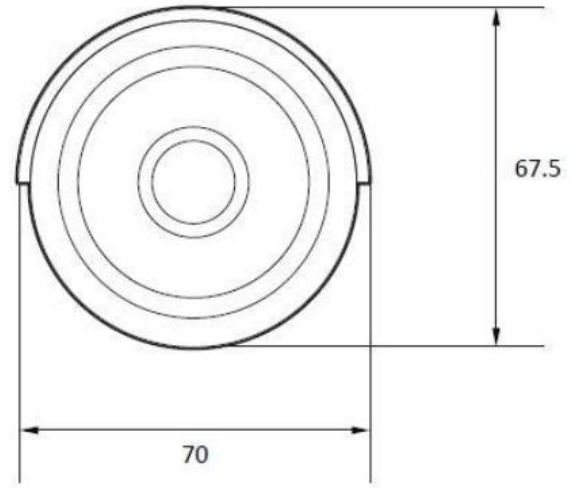

### Specification

CAMERA	
Model	IP-10201LBI
Image Sensor	SONY 1/2.9" 2.2M CMOS
Effective Pixels	1920(H) x 1080(V)
Scanning System	Progressive scanning
AGC Control	Auto
IRIS Type	Auto
Minimum Illumination	Color : 1 Lux / BW : 0 Lux(IR LED On)
Lens	3.6 mm, F2.0
Angle of View	Horizontal: Approx 94°, Vertical: Approx 50°
Shutter Time	Auto / Manual: 1/30 ~ 1/32,000, Anti-Flicker, Slow Shutter (1/2,1/3,1/5,1/6,1/7.5,1/10)
Day & Night	True Day & Night (Removable IR-cut filter)
Wide Dynamic Range	Digital WDR
Smart Capture Technology	WaveCapture: Smart Advanced Wide Dynamic Capture for high details in challenging conditions
S/N Ratio	50 dB
IR ILLUMINATOR	
Smart IR	WaveIR :- Advanced Smart IR
IR Working Distance	18m, depend upon object size
VIDEO	
Video Compression	H.265, H.264, MJPEG
Profile	H.264 : MP / HP H.265 : MP
Multiple Profile Streaming Performance	1080p30 + CIF(352x288 or 352x240) p30 with H.264, H.265 + MJPEG
Max Resolution	1920 x 1080
Video Bit Rate	100Kbps ~ 10Mbps
Bitrate Control	Multi-rate for Preview and Recording Multi Streaming CBR/VBR (Controllable frame rate and Bandwidth)
Digital Noise Reduction	3D-DNR
Privacy Mask	16 programmable zones
Special Features	WaveStream: Smart Compression Technology based on bit rate Control- Region of Interest
Other Image Processing	Configurable Exposure, White Balance, Sharpness
Image Orientation	Flip / Mirror / Corridor Mode

## Dimensions