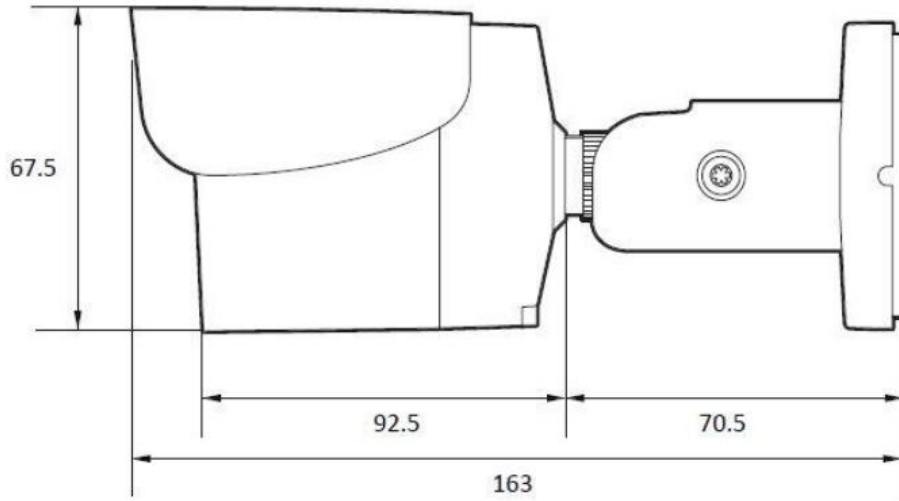

### Specification

CAMERA	
Model	IP-10201LBI
Image Sensor	SONY 1/2.9" 2.2M CMOS
Effective Pixels	1920(H) x 1080(V)
Scanning System	Progressive scanning
AGC Control	Auto
IRIS Type	Auto
Minimum Illumination	Color : 1 Lux / BW : 0 Lux(IR LED On)
Lens	3.6 mm, F2.0
Angle of View	Horizontal: Approx 94°, Vertical: Approx 50°
Shutter Time	Auto / Manual: 1/30 ~ 1/32,000, Anti-Flicker, Slow Shutter (1/2,1/3,1/5,1/6,1/7.5,1/10)
Day & Night	True Day & Night (Removable IR-cut filter)
Wide Dynamic Range	Digital WDR
Smart Capture Technology	WaveCapture: Smart Advanced Wide Dynamic Capture for high details in challenging conditions
S/N Ratio	50 dB
IR ILLUMINATOR	
Smart IR	WaveIR :- Advanced Smart IR
IR Working Distance	18m, depend upon object size
VIDEO	
Video Compression	H.265, H.264, MJPEG
Profile	H.264 : MP / HP H.265 : MP
Multiple Profile Streaming Performance	1080p30 + CIF(352x288 or 352x240) p30 with H.264, H.265 + MJPEG
Max Resolution	1920 x 1080
Video Bit Rate	100Kbps ~ 10Mbps
Bitrate Control	Multi-rate for Preview and Recording Multi Streaming CBR/VBR (Controllable frame rate and Bandwidth)
Digital Noise Reduction	3D-DNR
Privacy Mask	16 programmable zones
Special Features	WaveStream: Smart Compression Technology based on bit rate Control- Region of Interest
Other Image Processing	Configurable Exposure, White Balance, Sharpness
Image Orientation	Flip / Mirror / Corridor Mode

## Dimensions