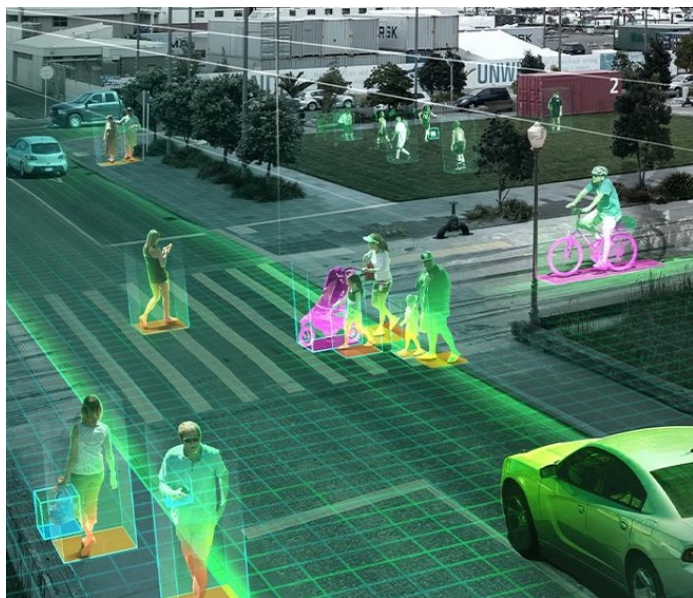

## WaveVCA

Video Content analytics makes surveillance systems more efficient, reduces the workload on security and management staff, and helps capture the full value of security video by making your IP camera system more intelligent in its work. Today video content analytics have become more versatile in their potential applications, from high-security perimeter protection to traffic counting and retail intelligence, at Wavesys we have the capability to provide you with a solution.

WaveVCA works on IP video footage and uses our sophisticated algorithms to identify and classify object types and identify behavior in real time, providing alerts and events to our users. Wavesys intelligent cameras can be used in many different scenarios providing a much greater return on investment than ever before.

We cover wide range of rule-based analytics solutions thus enabling quick detection of break-in or accidents. Our analytics range include

### Basic features

**Analytics Engine** VCA Technology's advanced tracking algorithm with rich library of detection behaviors

**Detection Zones and Rules** 40 zones (Multi-segment Polygons and Lines) in total, 60 rules in total as standard