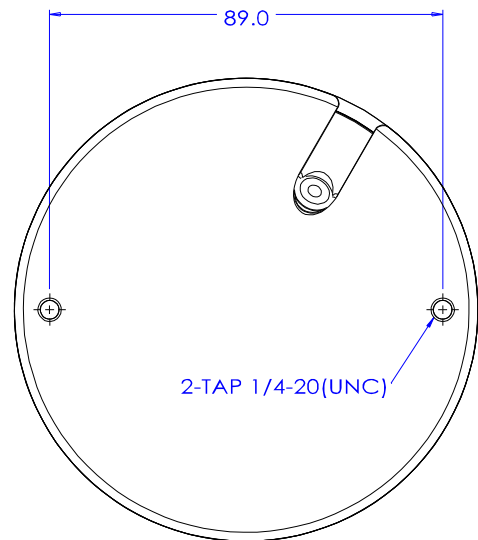

People Tracker

Colour Filter

Abandoned Object Filter

Removed Object Filter

Direction Filter

Logical Rules

Technical Specifications

Dimensions

(Unit: mm)

Accessories

W-BW11

W-BC11

W-BP04

W-BC004