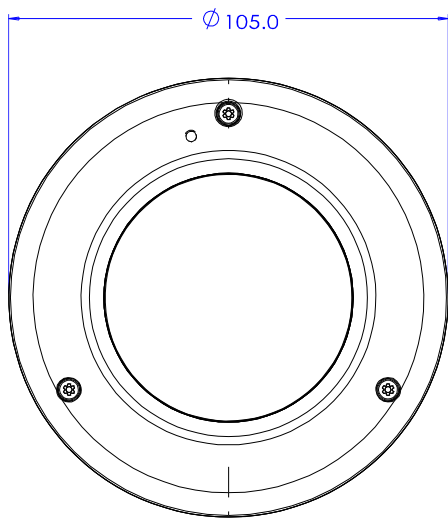

People Tracker

Colour Filter

Abandoned Object Filter

Removed Object Filter

Direction Filter

Logical Rules

Technical Specifications

Dimensions

(Unit: mm)

Accessories

W-BW11

W-BC11

W-BP04

W-BC004