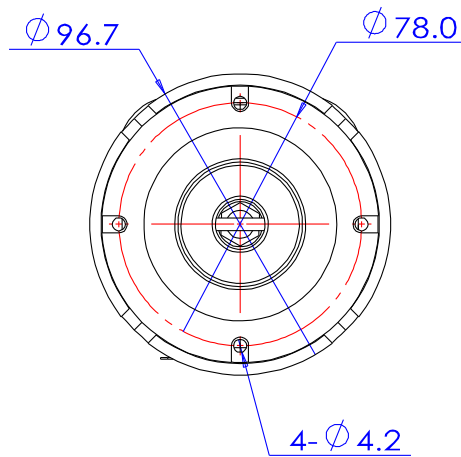

Object Counting

People Tracker

Colour Filter

Abandoned Object Filter

Removed Object Filter

Direction Filter

Logical Rules

**Technical Specifications**

**Dimensions**

(Unit: mm)

**Accessories**

**W-BP07**