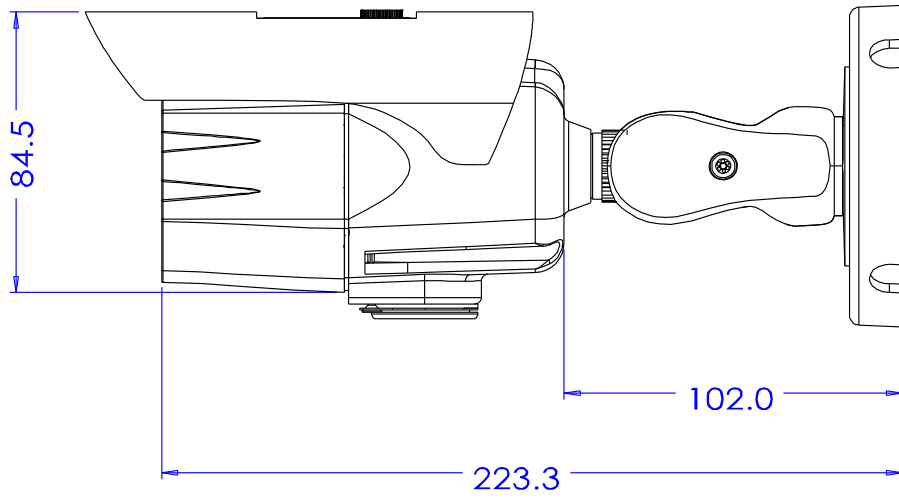

Object Counting

People Tracker

Colour Filter

Abandoned Object Filter

Removed Object Filter

Direction Filter

Logical Rules

**Technical Specifications**

**Dimensions**

(Unit: mm)

**Accessories**

**W-BP07**