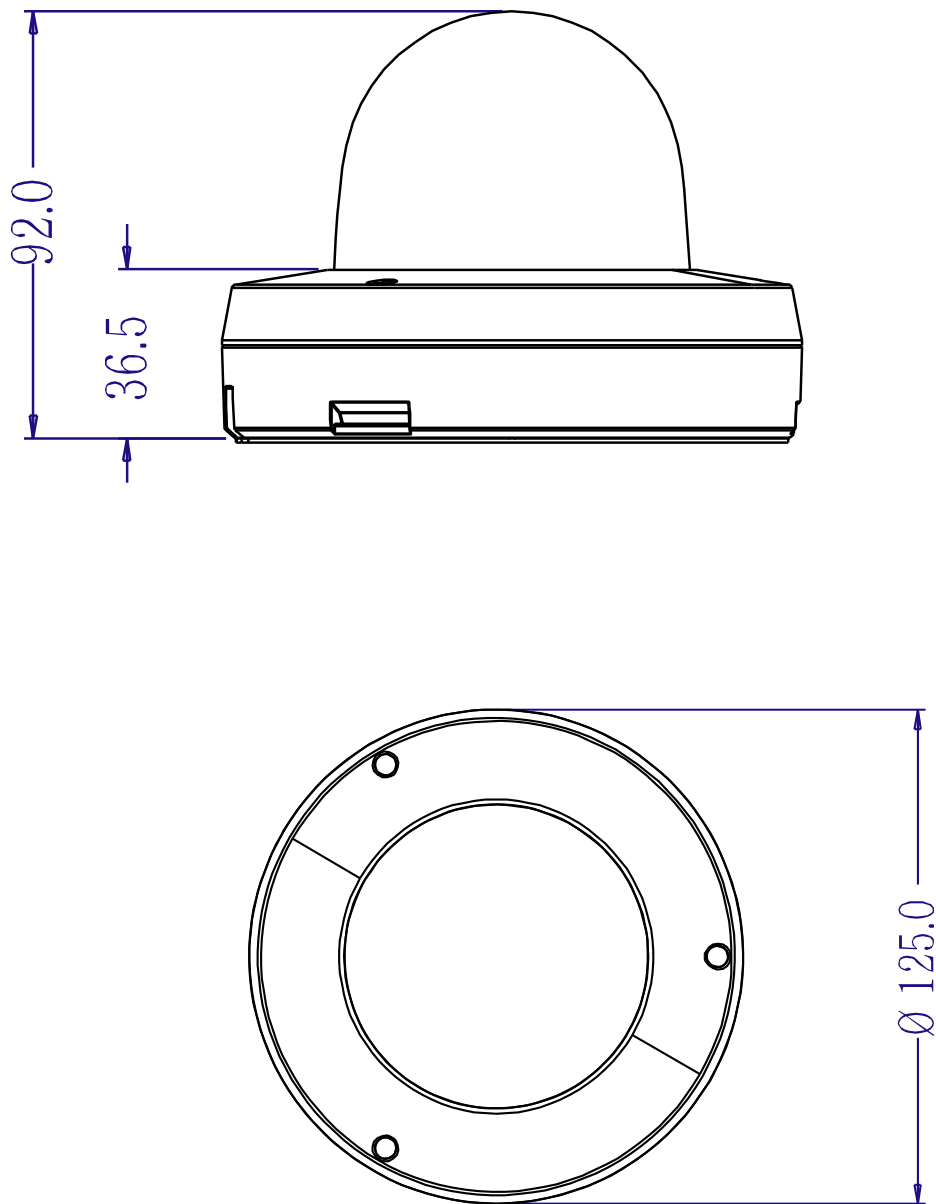

Technical Specifications

Smart Edge Analytics*	WaveVCA: Intelligence built-in Cameras Analytics*
Pre-Post Recording	Pre: 1~5 sec Post: 1~240 sec
Event Notification	FTP, E-mail, Alarm-out, SD card
Storage	1x microSD / microSDHC / microSDXC (card not included)
NETWORK	
Ethernet Standard	10 / 100 Base-T
Protocol	TCP/IP, UDP, AutoIP, RTP(UDP/TCP), RTSP, NTP, HTTP, HTTPS, SSL, DNS, DDNS, DHCP, FTP, SMTP, ICMP, SNMPv1/v2/v3(MIB-2), ONVIF
Security	HTTPS(SSL), IP filtering, 802.1x, Digest Authentication
Plug In	ONVIF Profile S, CGI API
GENERAL	
Material	Aluminum Die-casting, White
Housing Environmental Rating	IP66
Housing Impact Rating	IK10
External I/O Terminals	1 x Alarm In / 1 x Alarm Out
Power Source	DC12V, PoE (IEEE 802.3af)
Power Consumption	DC12V Max 7.4W, PoE Max 8.7W
Operating Conditions	Humidity 10 ~ 90% RH (non-condensing) [DC12V / PoE] -20°C ~ 50°C (-4°F ~ 122°F)
Approvals	FCC, CE, ROHS, BIS
Weight	0.51 kg
Dimensions (D x H)	Ø125mm x 92mm

People Tracker

Colour Filter

Abandoned Object Filter

Removed Object Filter

Direction Filter

Logical Rules

Technical Specifications

Dimensions

(Unit: mm)

Accessories

W-BW10

W-BC10

W-BP04

W-BCO04