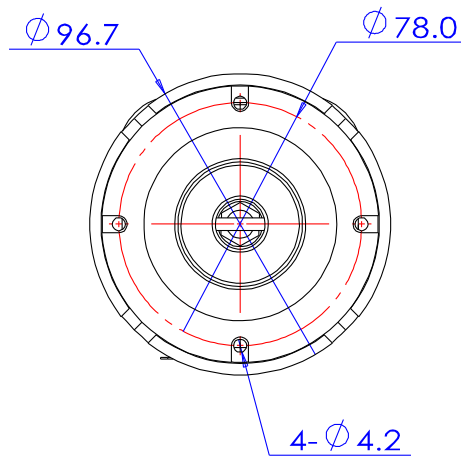

Technical Specifications

Dimensions

(Unit: mm)